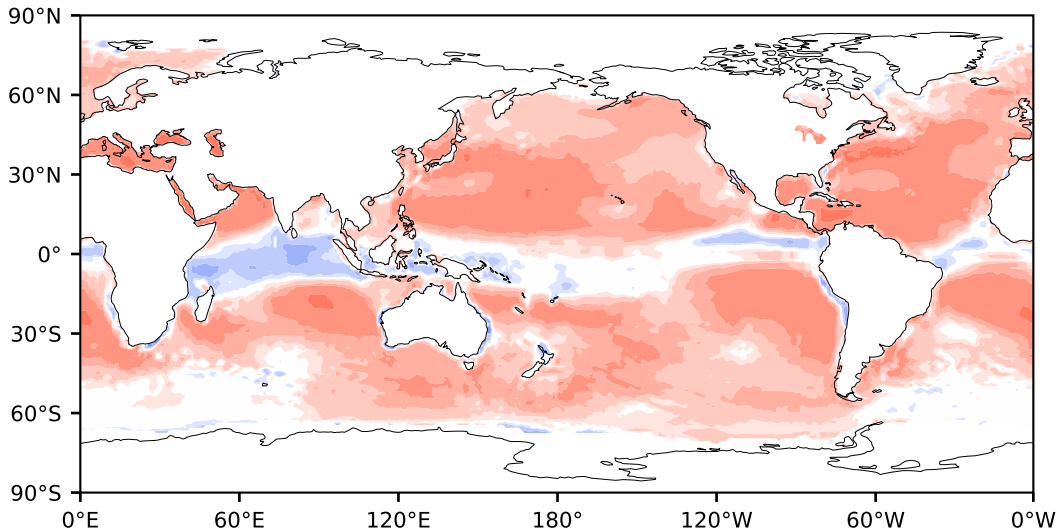

Model - Observations

Max 123.83
Mean 19.05
Min -133.11

RMSE 26.36
CORR 0.93