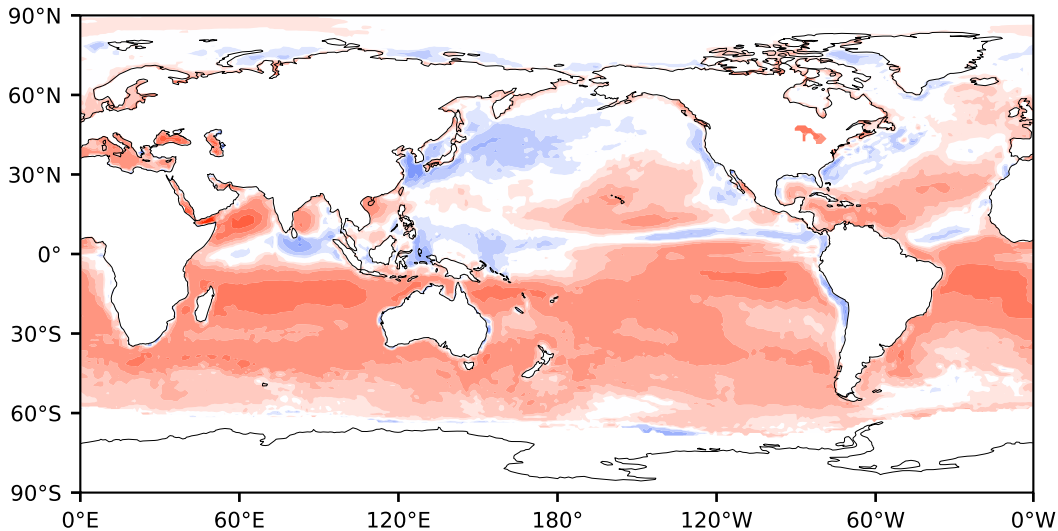

Model - Observations

Max 248.32
Mean 19.58
Min -139.15

RMSE 29.54
CORR 0.94