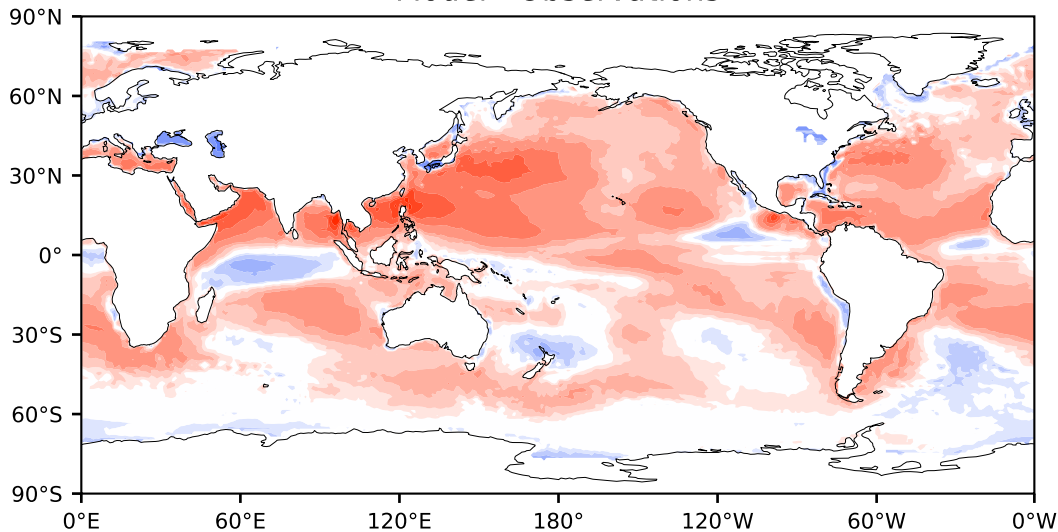

Model - Observations

Max 198.23
Mean 19.07
Min -128.58

RMSE 31.77
CORR 0.94