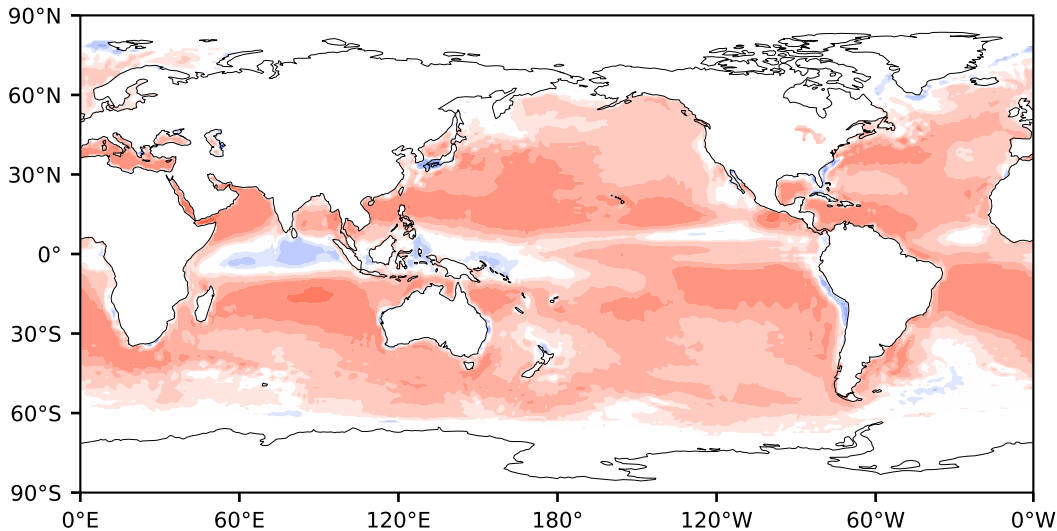

# Model - Observations

Max 137.10  
Mean 19.34  
Min -121.49

RMSE 24.53  
CORR 0.95