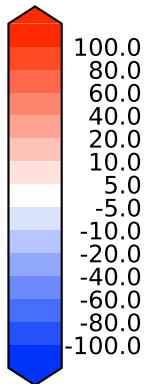

Model - Observations

Max 148.04
Mean 3.35
Min -112.75

RMSE 11.40
CORR 0.84