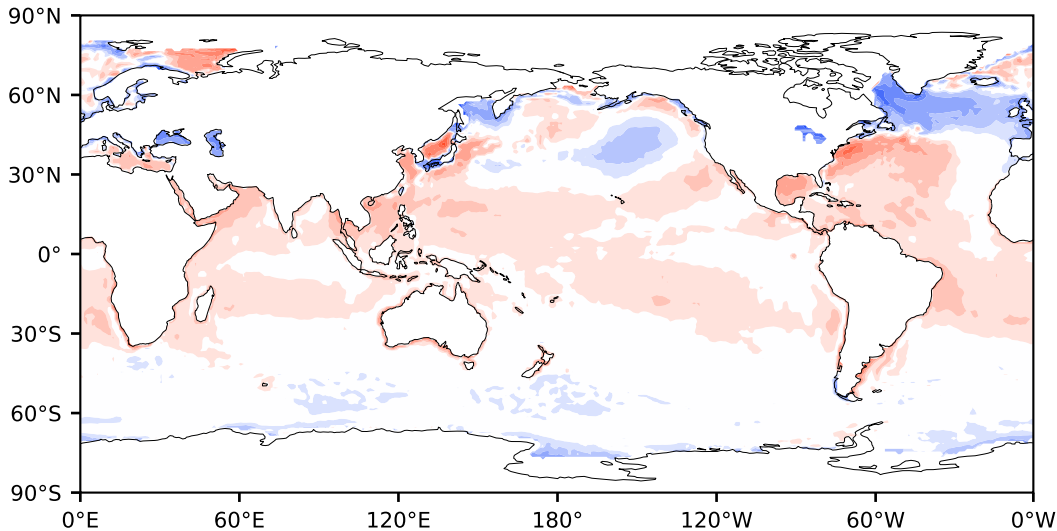

Model - Observations

Max 148.04
Mean 3.35
Min -112.75

RMSE 11.40
CORR 0.84