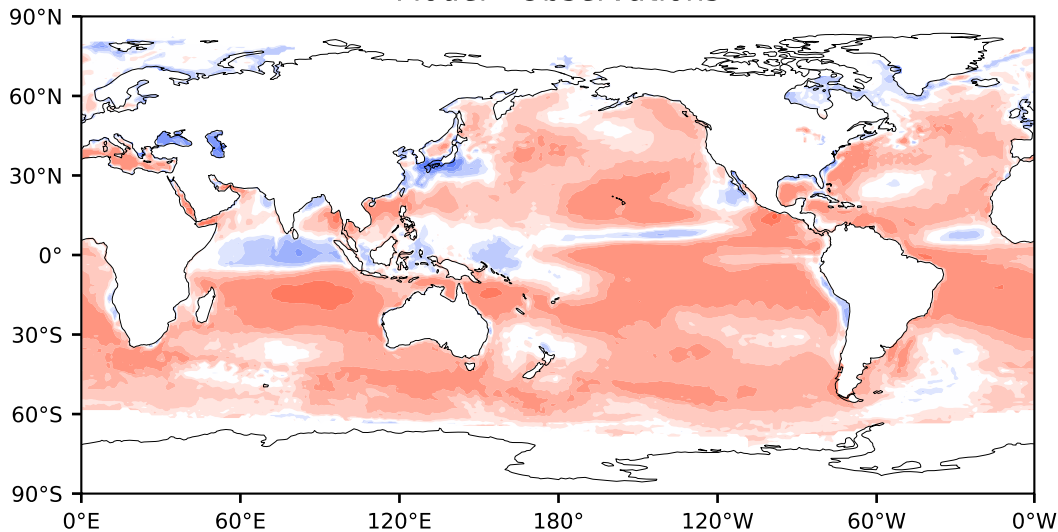

Model - Observations

Max 173.23
Mean 18.03
Min -125.10

RMSE 26.08
CORR 0.92