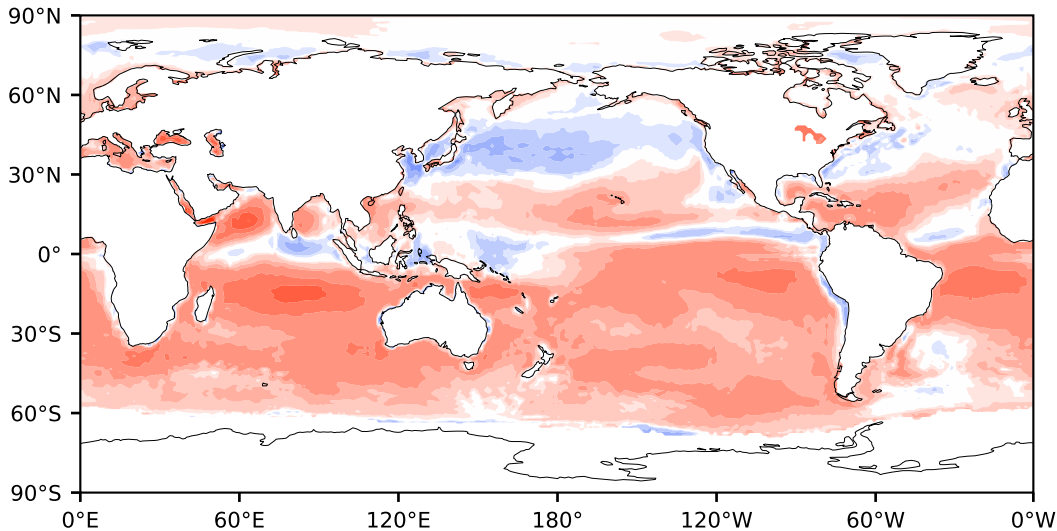

Model - Observations

Max 250.87
Mean 20.84
Min -141.19

RMSE 30.87
CORR 0.94