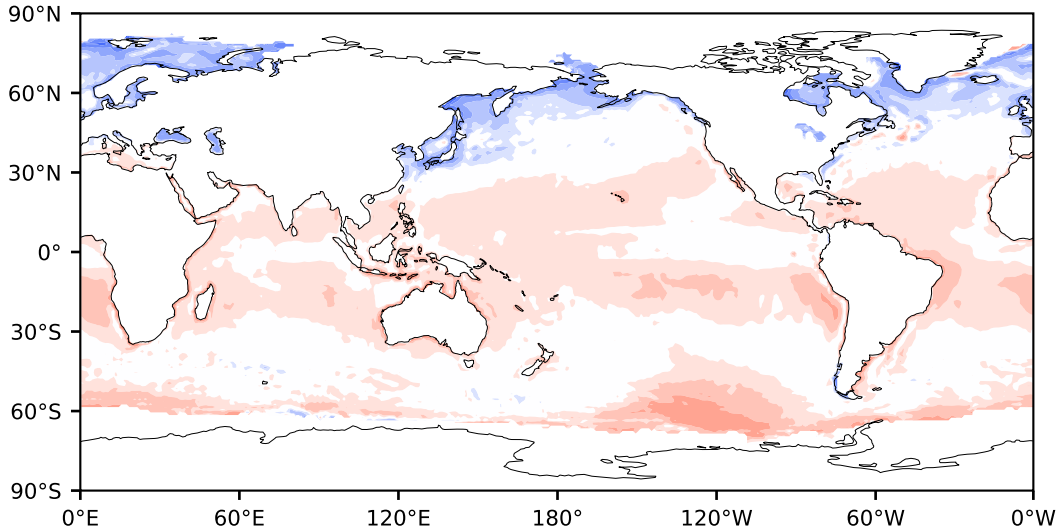

Model - Observations

Max 103.94
Mean 4.16
Min -146.18

RMSE 10.64
CORR 0.57