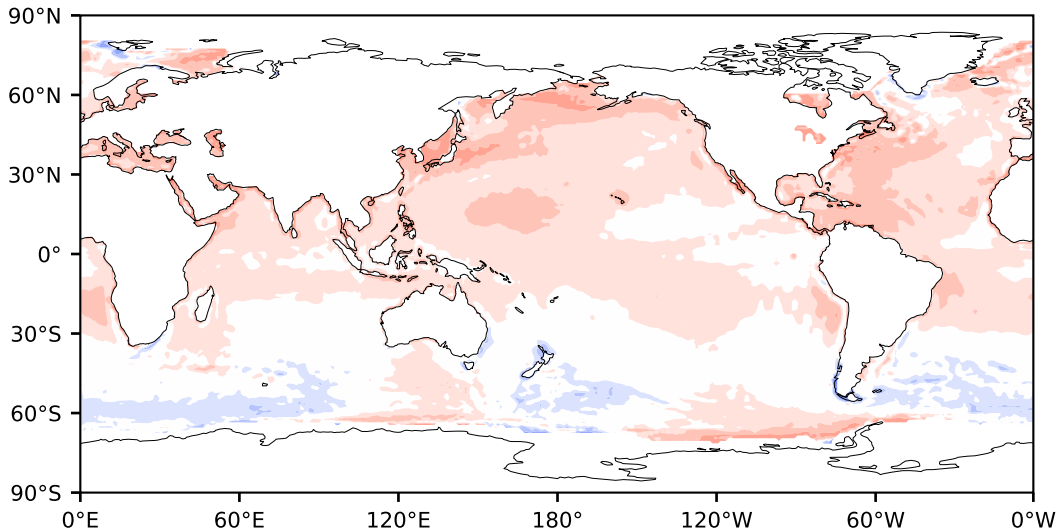

Model - Observations

Max 103.27
Mean 6.23
Min -83.98

RMSE 10.25
CORR 0.51