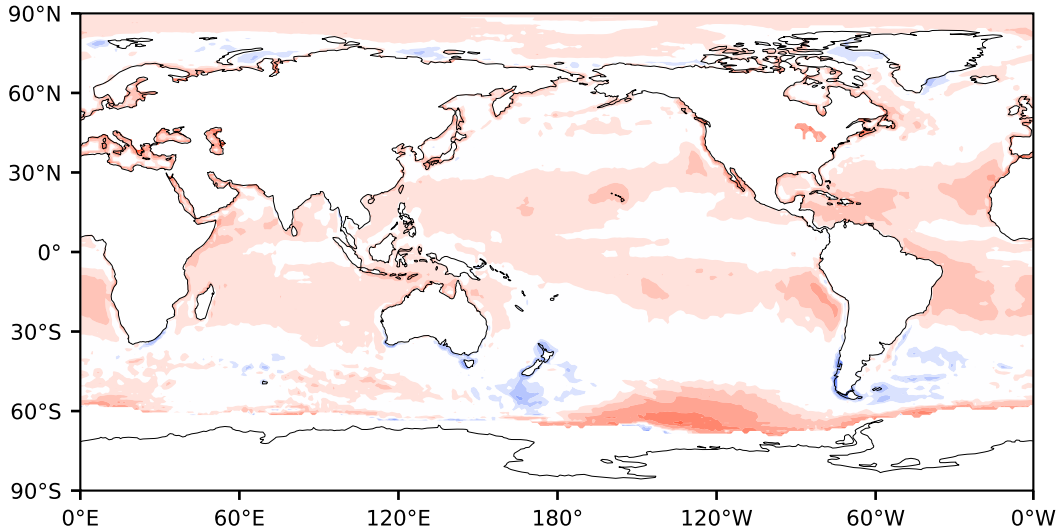

# Model - Observations

Max 117.97  
Mean 6.18  
Min -81.36

RMSE 10.85  
CORR 0.62