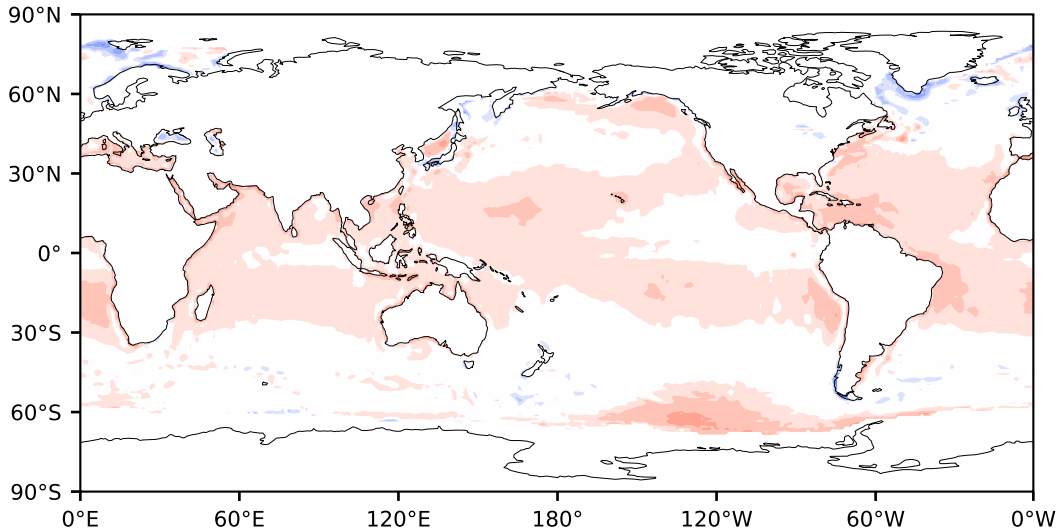

# Model - Observations

Max 83.27  
Mean 5.56  
Min -68.94

RMSE 8.38  
CORR 0.73