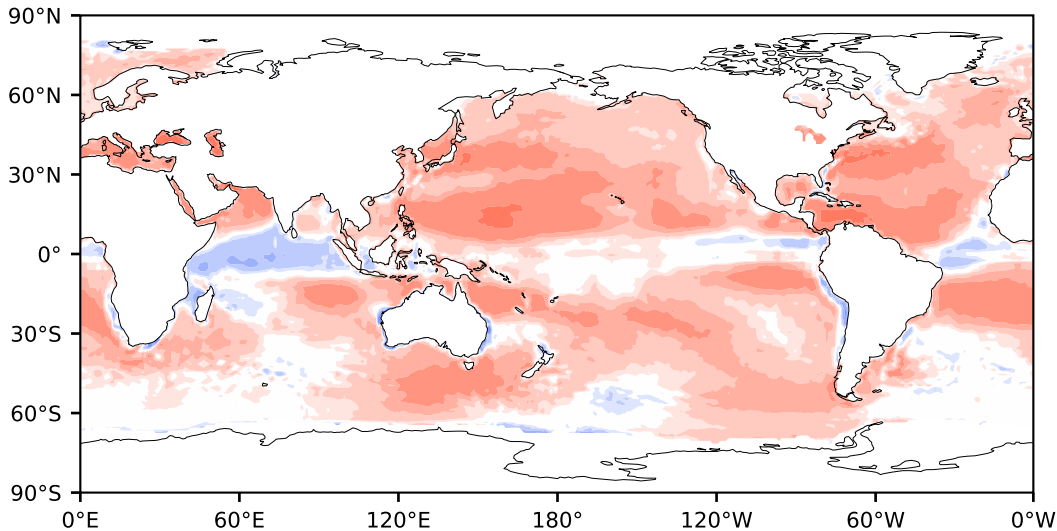

# Model - Observations

Max 115.85  
Mean 16.18  
Min -148.84

RMSE 23.06  
CORR 0.94