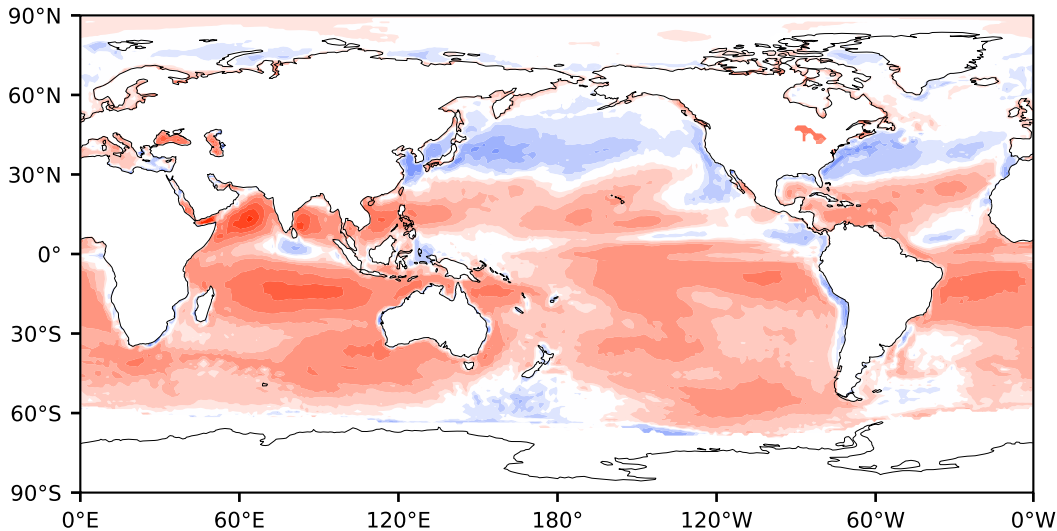

Model - Observations

Max 252.60
Mean 19.13
Min -149.47

RMSE 30.46
CORR 0.94