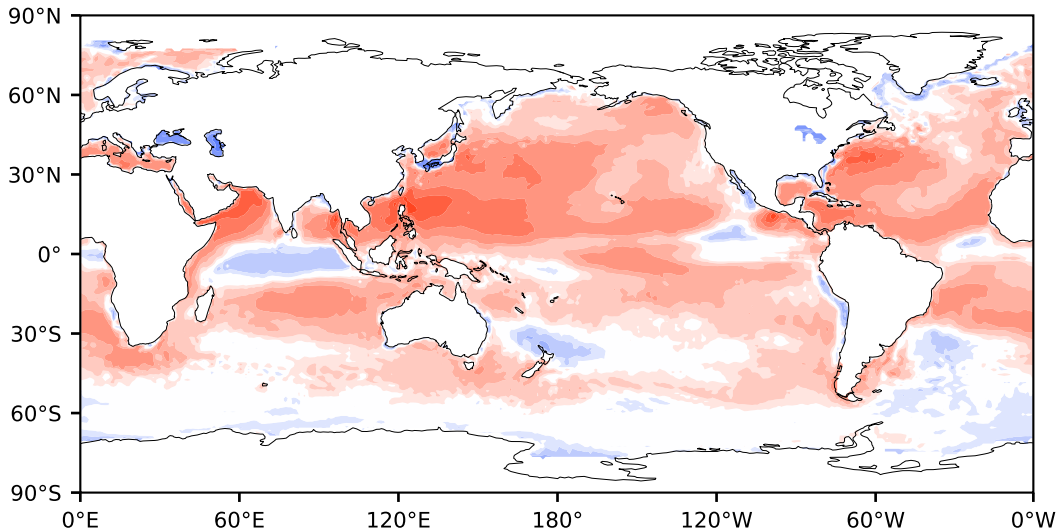

# Model - Observations

Max 144.18  
Mean 17.19  
Min -136.32

RMSE 28.45  
CORR 0.95