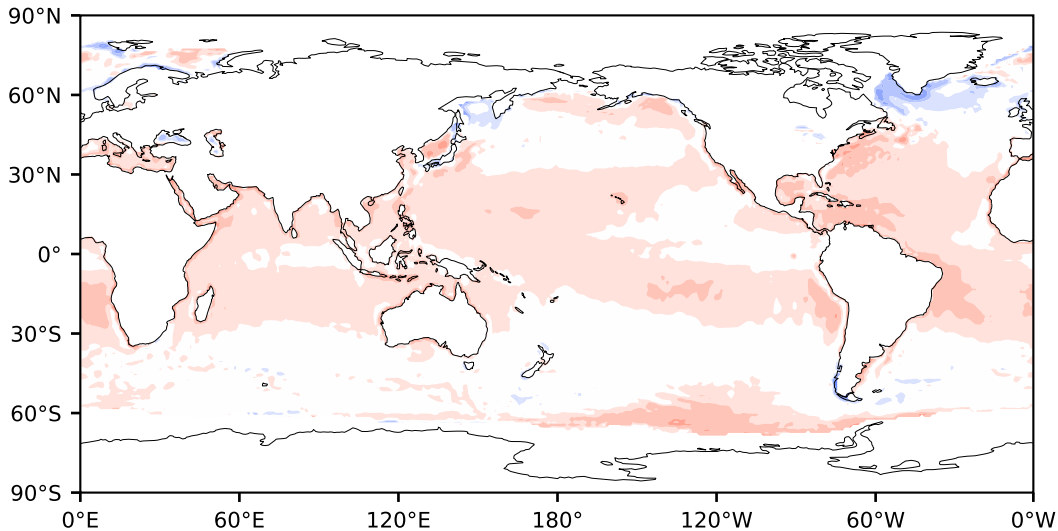

Model - Observations

Max 84.28
Mean 5.68
Min -68.40

RMSE 8.50
CORR 0.73