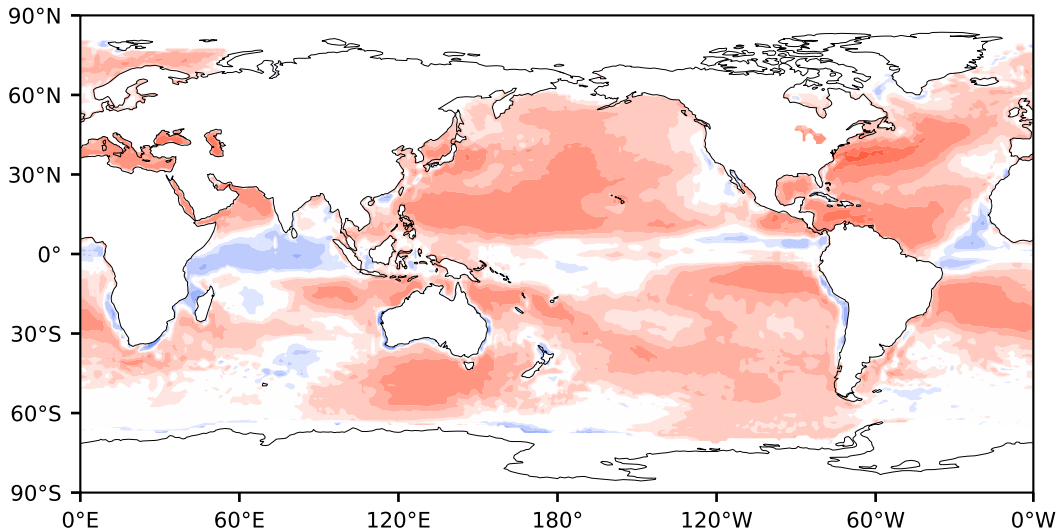

Model - Observations

Max 114.73
Mean 15.29
Min -139.87

RMSE 22.27
CORR 0.94