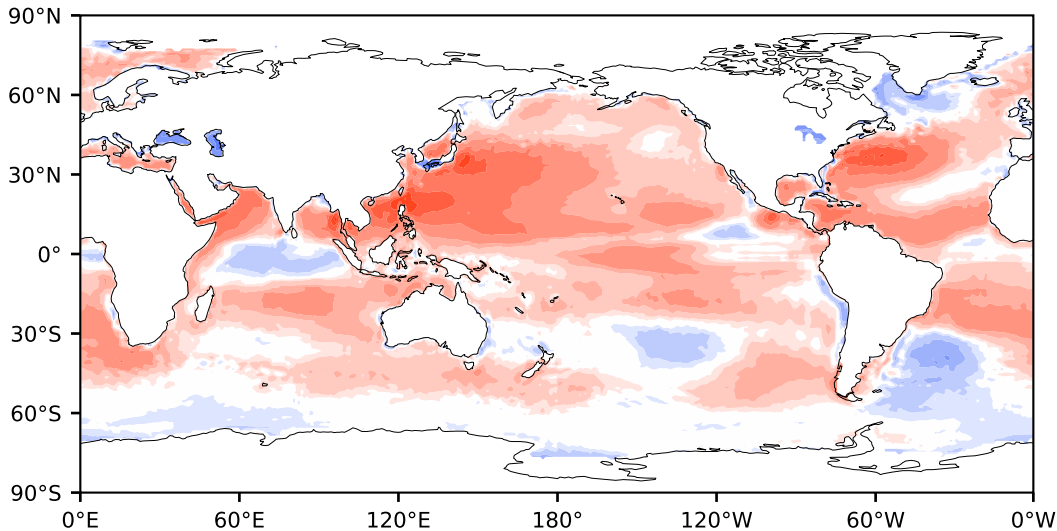

Model - Observations

Max 160.50
Mean 16.83
Min -132.89

RMSE 29.55
CORR 0.95