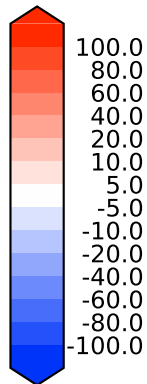

# Model - Observations

Max 153.62  
Mean 5.18  
Min -104.79

RMSE 11.69  
CORR 0.85