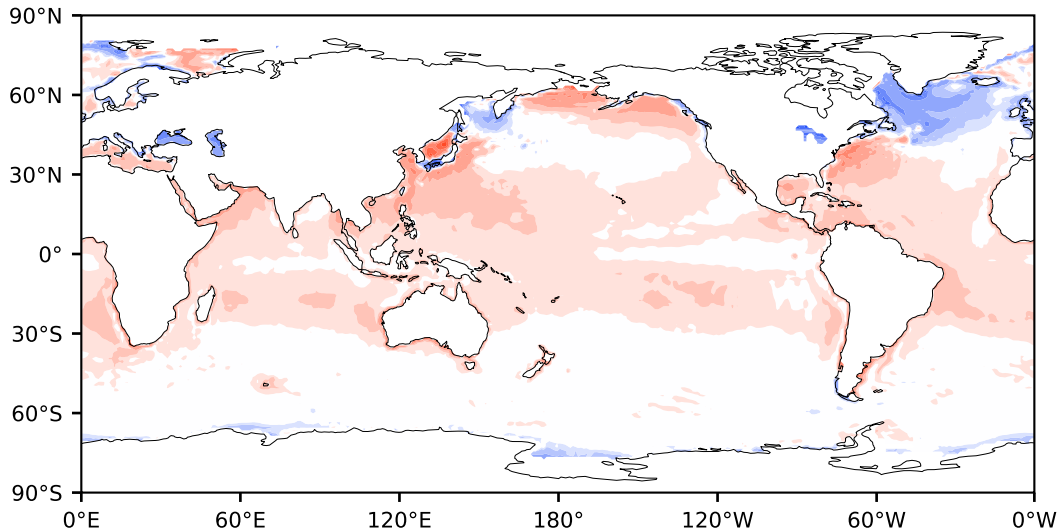

# Model - Observations

Max 153.62  
Mean 5.18  
Min -104.79

RMSE 11.69  
CORR 0.85