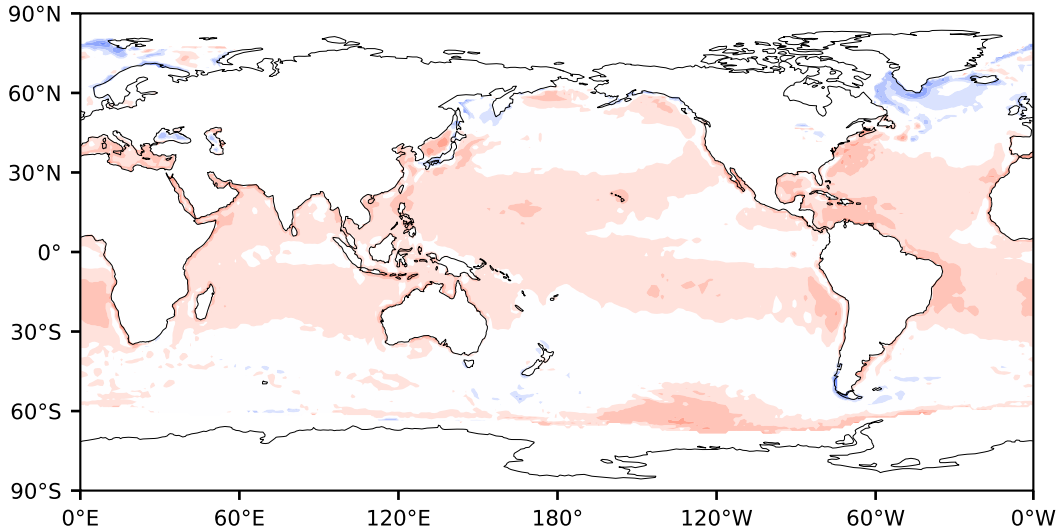

Model - Observations

Max 83.78
Mean 5.66
Min -67.63

RMSE 8.56
CORR 0.72