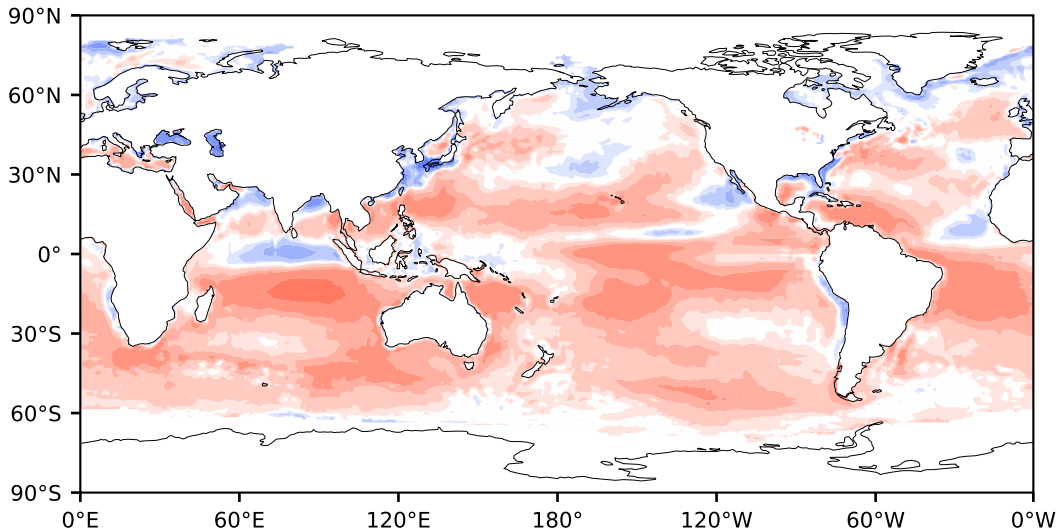

Model - Observations

Max 128.24
Mean 13.24
Min -129.77

RMSE 21.76
CORR 0.93