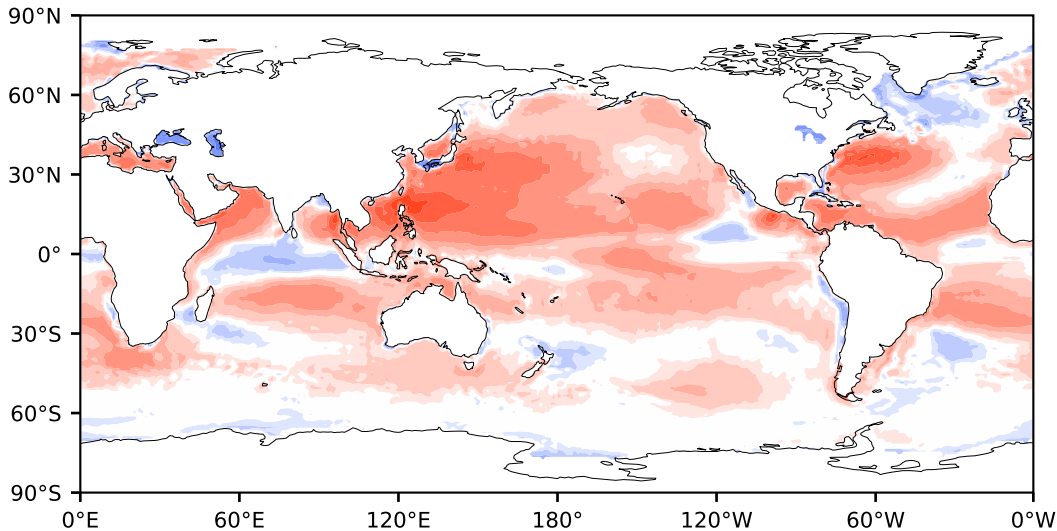

Model - Observations

Max 157.27
Mean 16.31
Min -133.75

RMSE 29.24
CORR 0.94