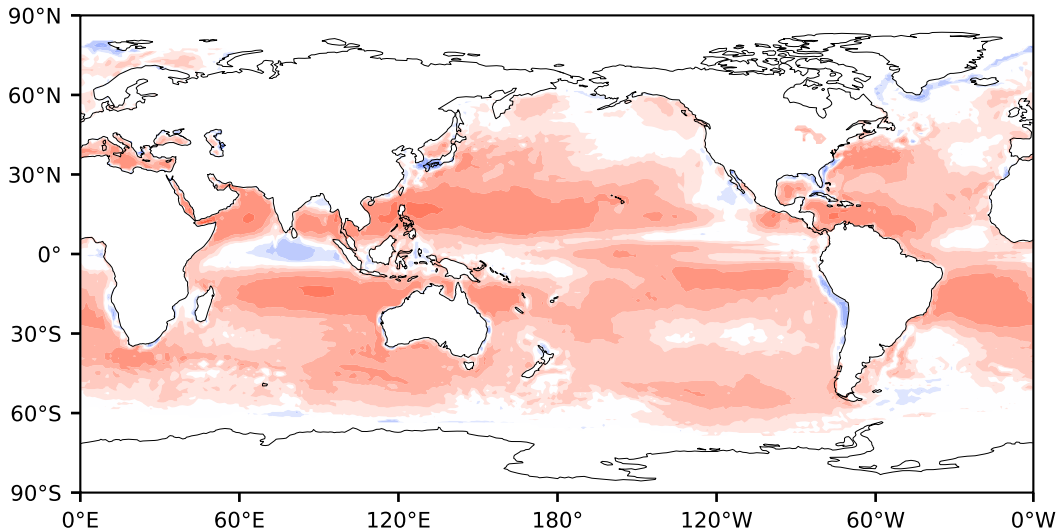

Model - Observations

Max 117.03
Mean 16.14
Min -132.15

RMSE 21.75
CORR 0.96