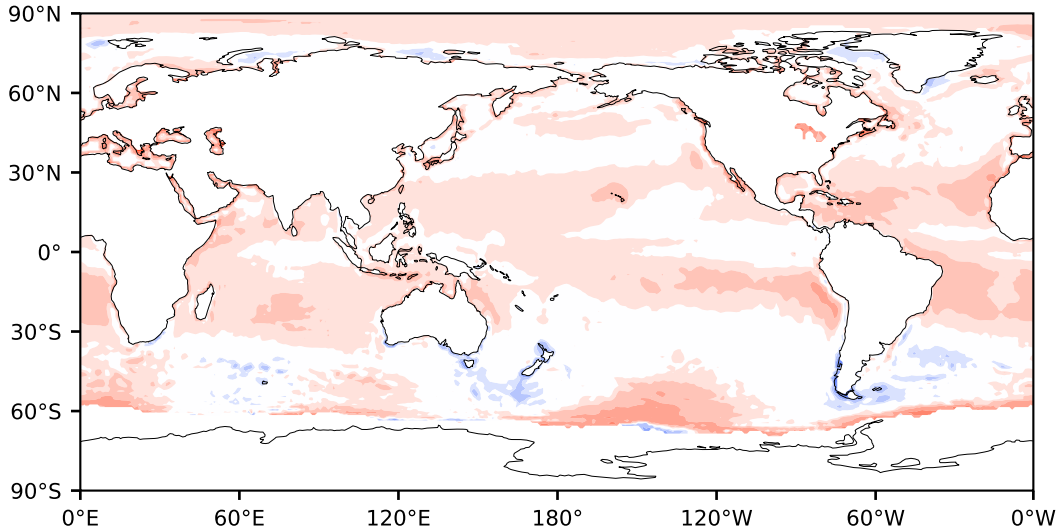

# Model - Observations

Max 115.18  
Mean 6.40  
Min -77.40

RMSE 10.77  
CORR 0.62