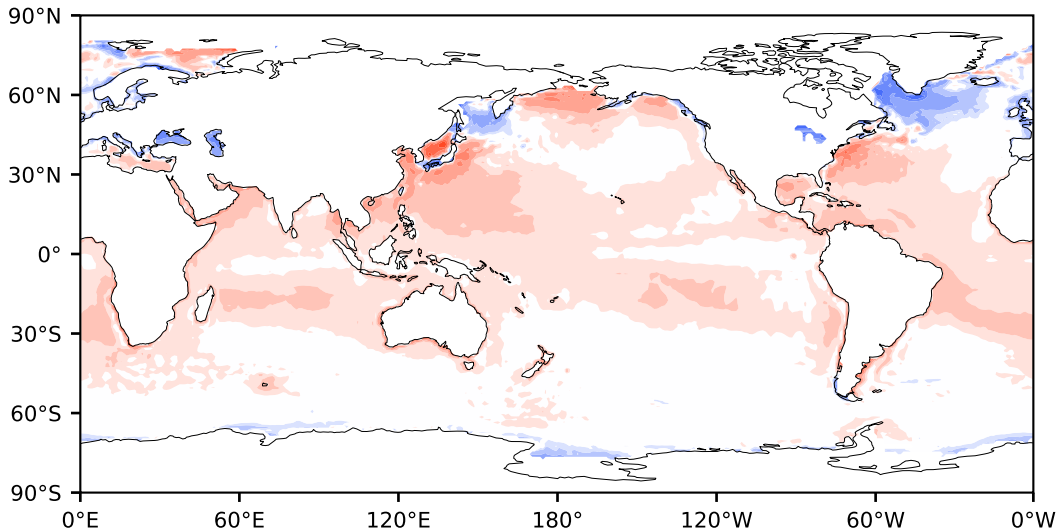

Model - Observations

Max 153.67
Mean 5.39
Min -105.27

RMSE 11.78
CORR 0.86