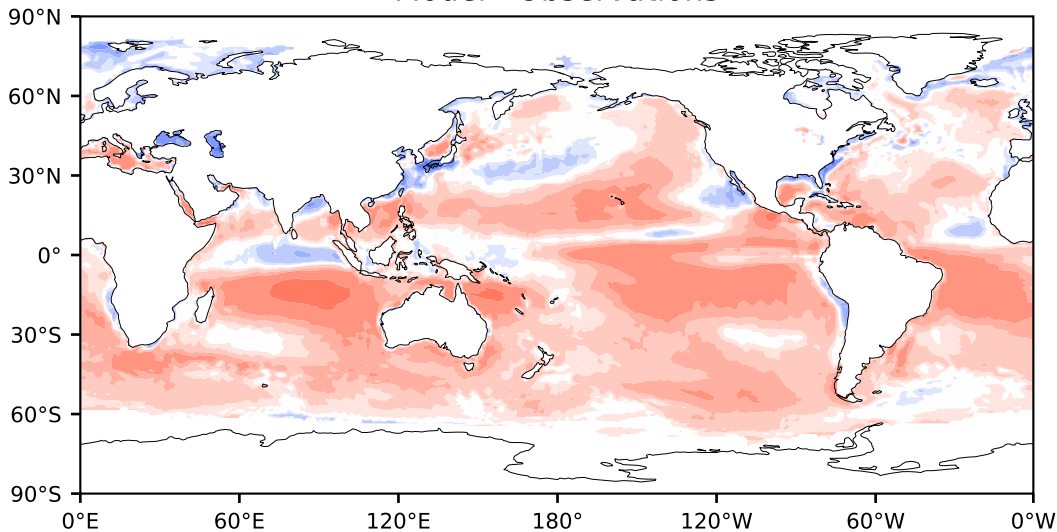

Model - Observations

Max 129.82
Mean 14.31
Min -129.67

RMSE 22.81
CORR 0.93