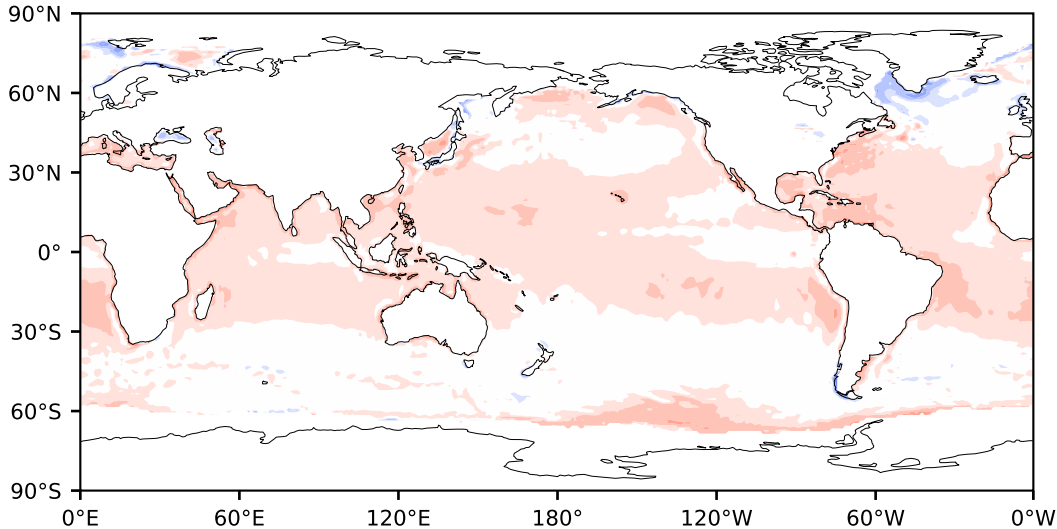

Model - Observations

Max 82.35
Mean 6.00
Min -63.71

RMSE 8.65
CORR 0.74