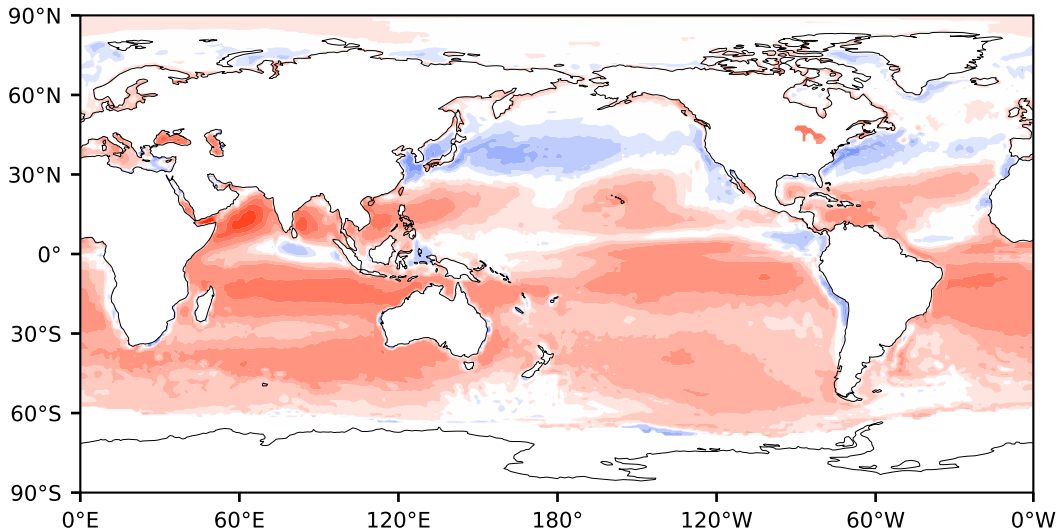

Model - Observations

Max 259.38
Mean 17.84
Min -145.28

RMSE 27.57
CORR 0.94