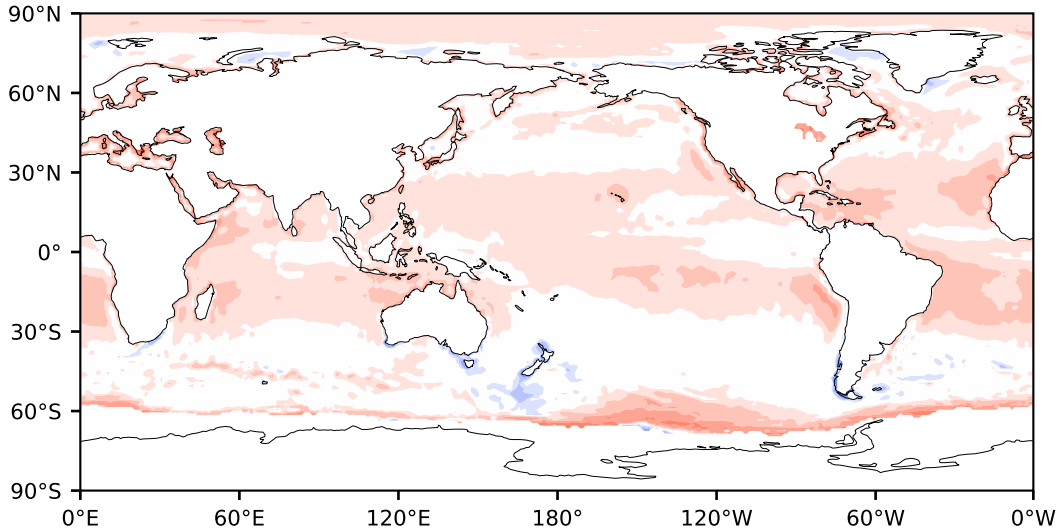

Model - Observations

Max 118.19
Mean 6.55
Min -79.12

RMSE 10.73
CORR 0.63