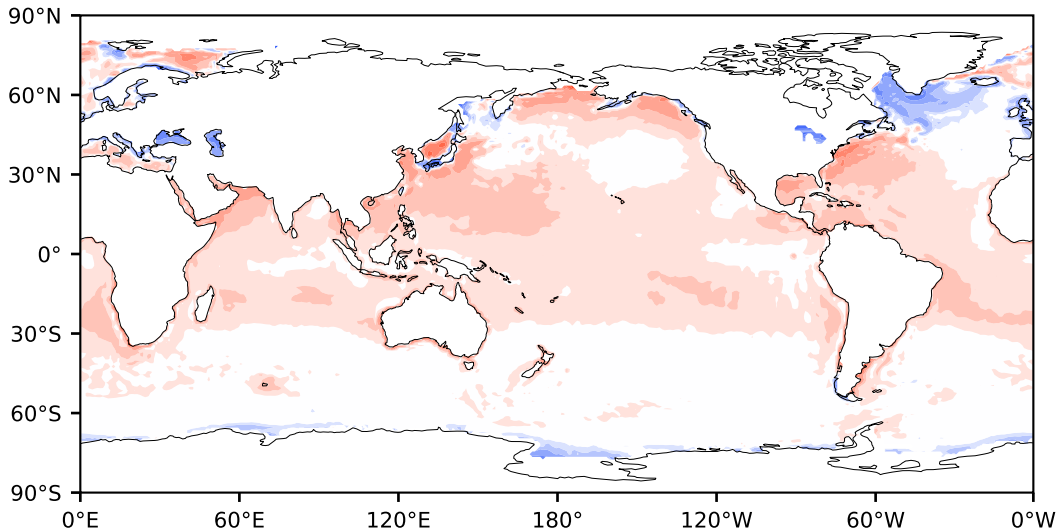

# Model - Observations

Max 154.84  
Mean 5.76  
Min -111.66

RMSE 11.45  
CORR 0.87