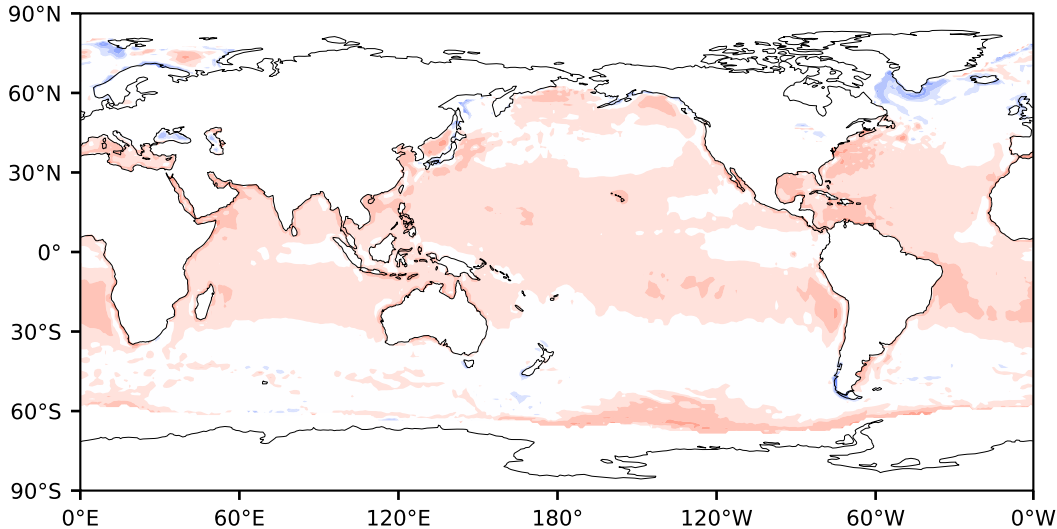

Model - Observations

Max 82.72
Mean 6.10
Min -63.98

RMSE 8.74
CORR 0.73