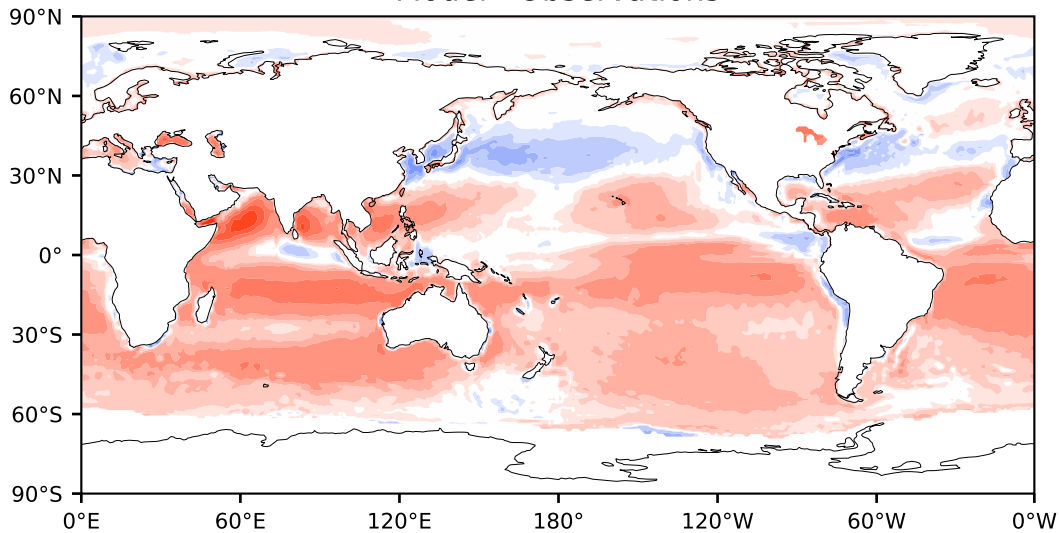

Model - Observations

Max 252.70
Mean 17.66
Min -145.62

RMSE 27.59
CORR 0.94