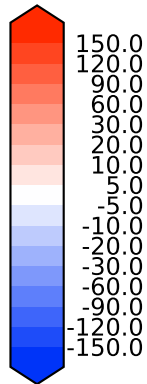

Model - Observations

Max 252.70
Mean 17.66
Min -145.62

RMSE 27.59
CORR 0.94