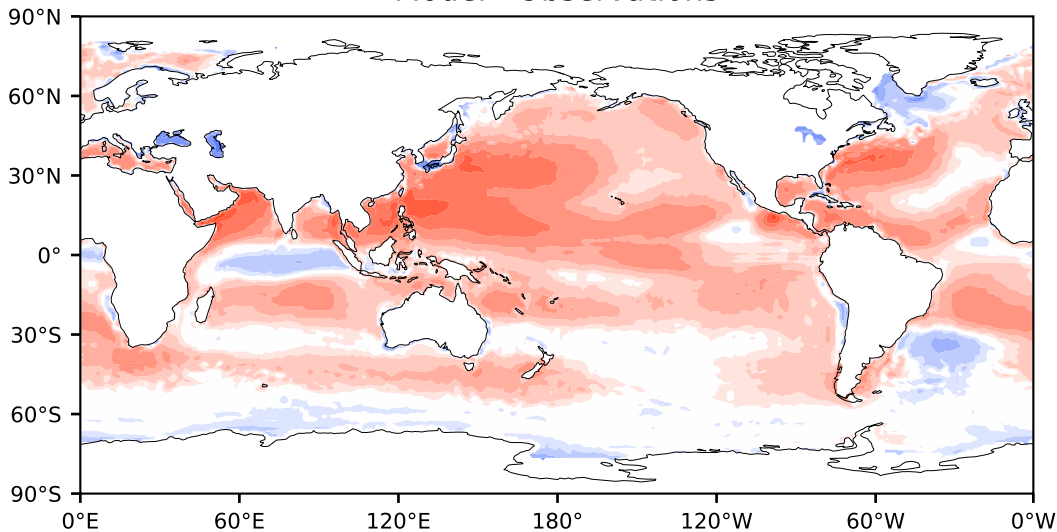

Model - Observations

Max 145.15
Mean 17.26
Min -139.42

RMSE 28.79
CORR 0.95