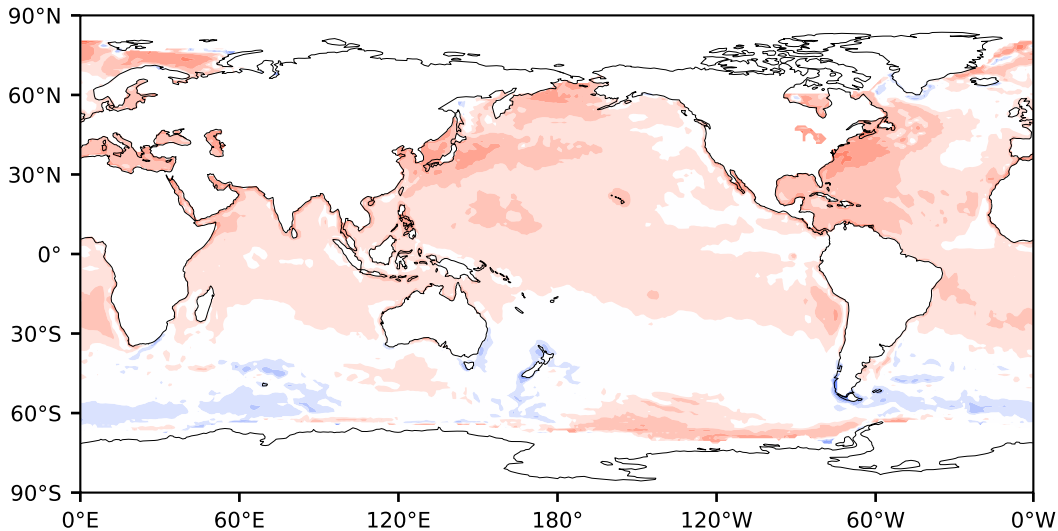

# Model - Observations

Max 105.45  
Mean 6.68  
Min -76.16

RMSE 10.76  
CORR 0.51