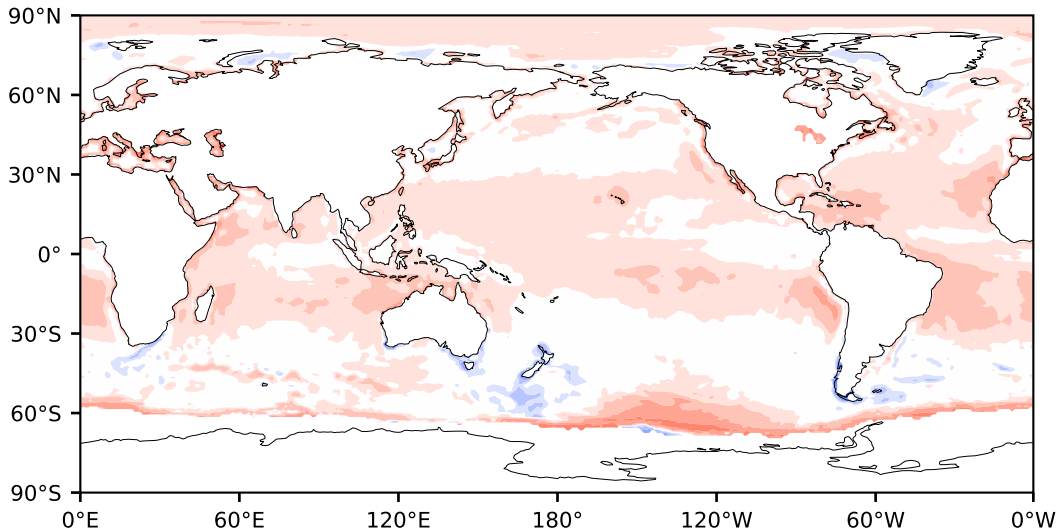

Model - Observations

Max 117.95
Mean 6.64
Min -80.82

RMSE 10.96
CORR 0.62