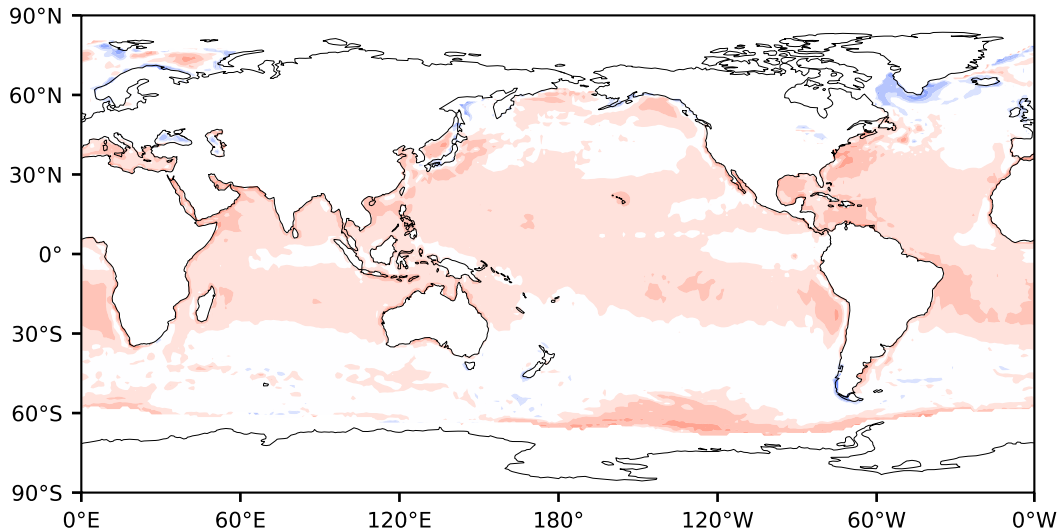

Model - Observations

Max 82.93
Mean 6.18
Min -64.44

RMSE 8.85
CORR 0.73