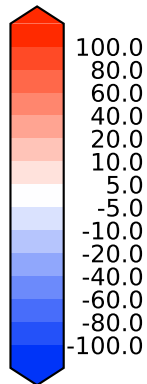

Model - Observations

Max 82.93
Mean 6.18
Min -64.44

RMSE 8.85
CORR 0.73