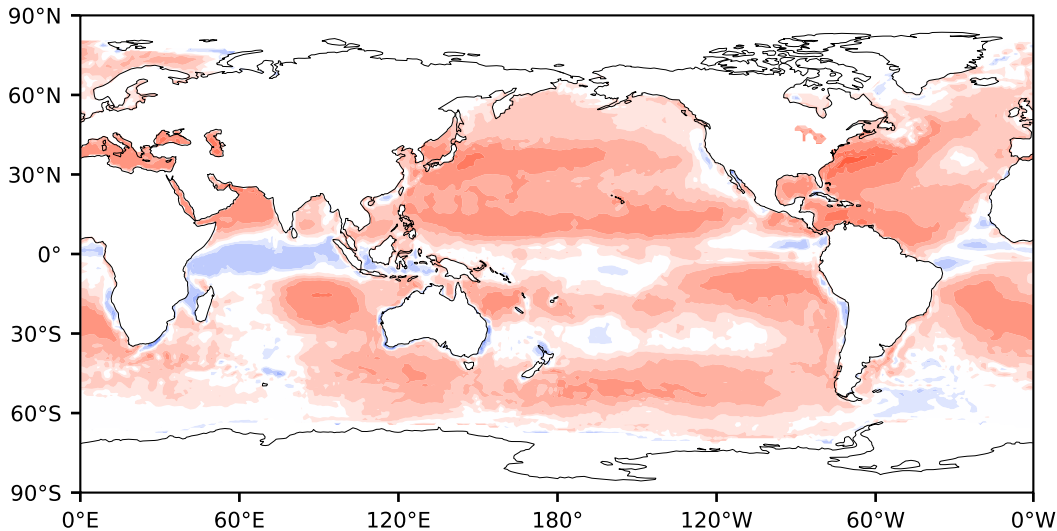

# Model - Observations

Max 117.06  
Mean 15.65  
Min -142.40

RMSE 22.08  
CORR 0.94