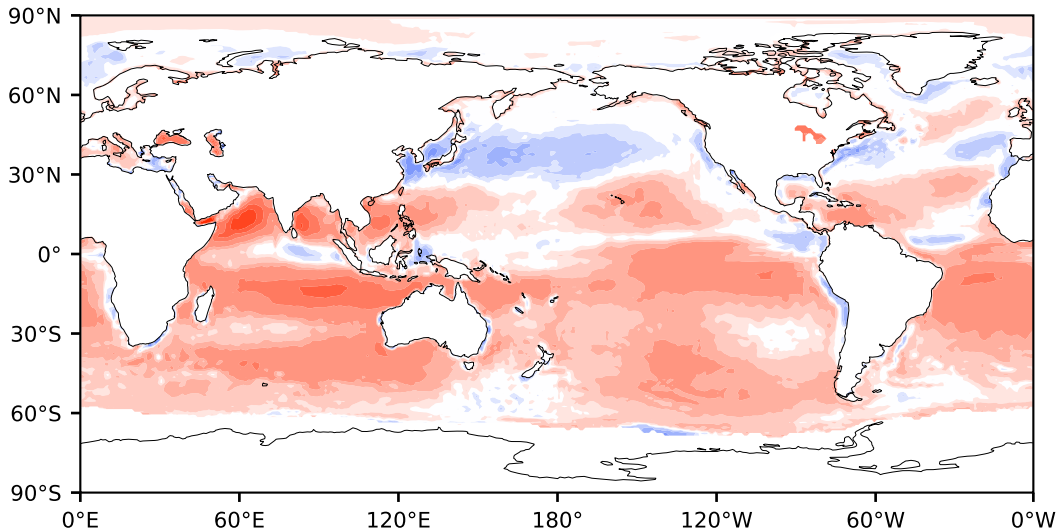

Model - Observations

Max 241.63
Mean 17.50
Min -148.61

RMSE 27.80
CORR 0.94