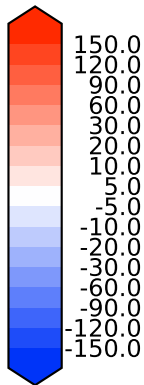

Model - Observations

Max 241.63
Mean 17.50
Min -148.61

RMSE 27.80
CORR 0.94