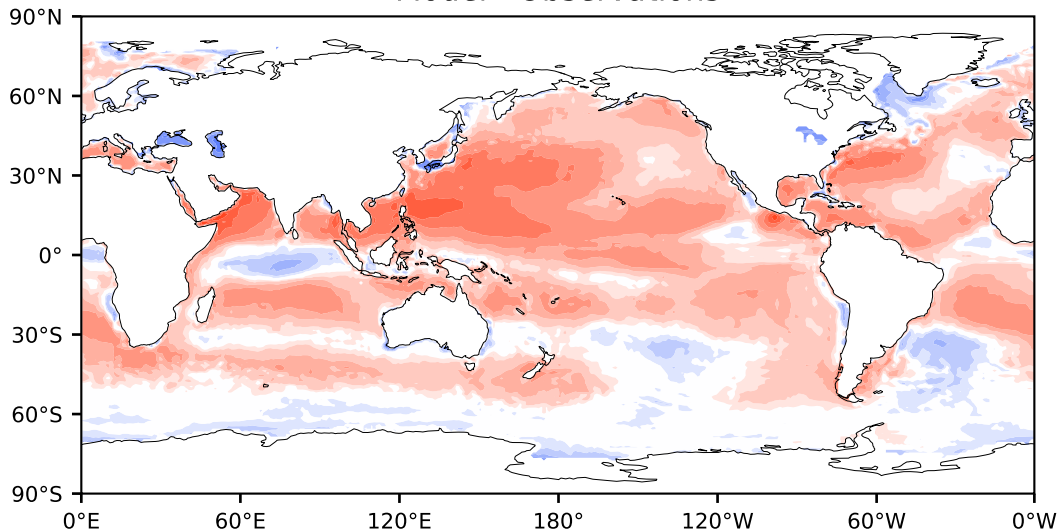

Model - Observations

Max 150.69
Mean 17.22
Min -140.69

RMSE 28.69
CORR 0.95