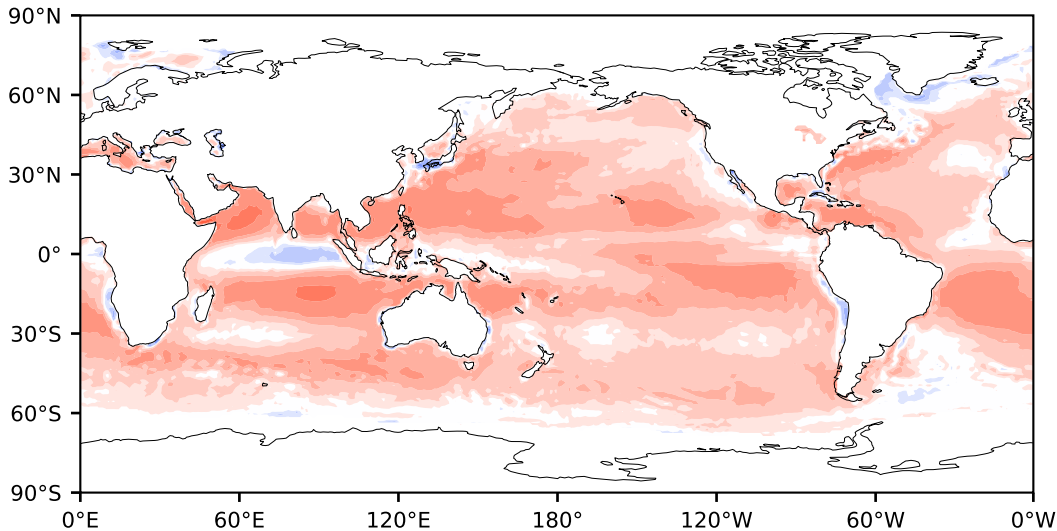

Model - Observations

Max 126.45
Mean 16.76
Min -128.03

RMSE 21.94
CORR 0.96