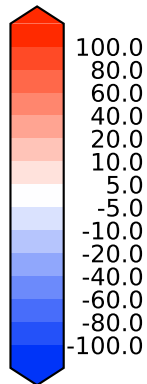

Model - Observations

Max 118.14
Mean 6.11
Min -86.56

RMSE 10.71
CORR 0.62