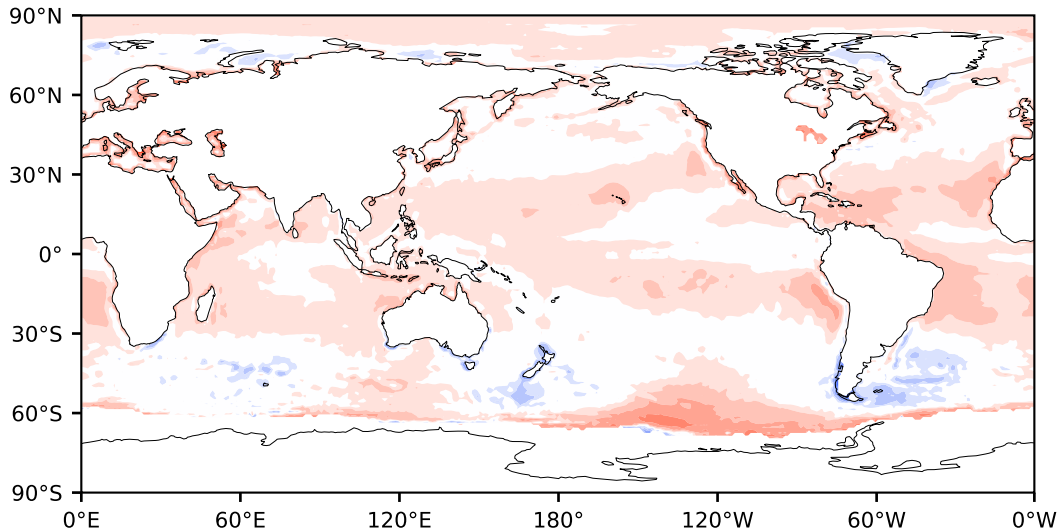

Model - Observations

Max 118.14
Mean 6.11
Min -86.56

RMSE 10.71
CORR 0.62