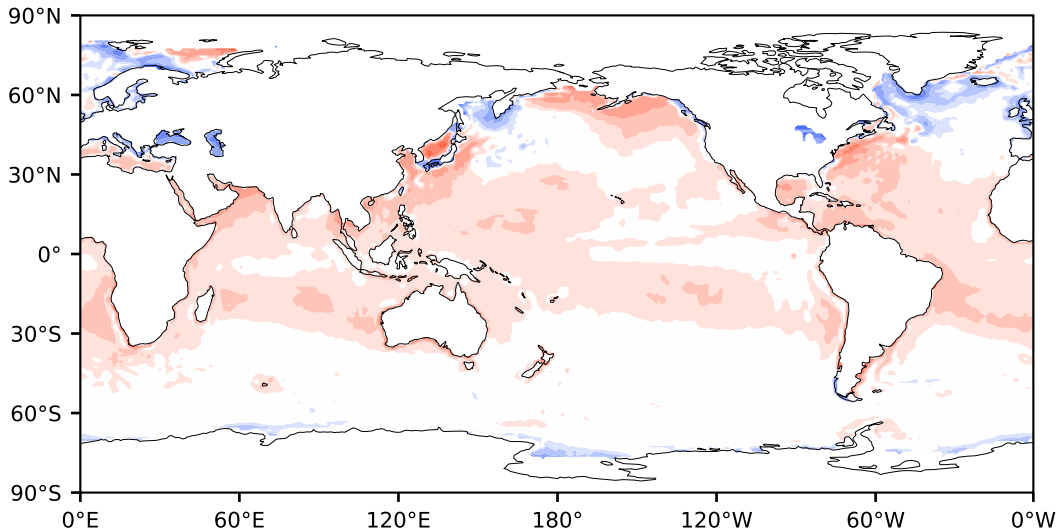

Model - Observations

Max 153.41
Mean 4.91
Min -102.77

RMSE 10.99
CORR 0.87