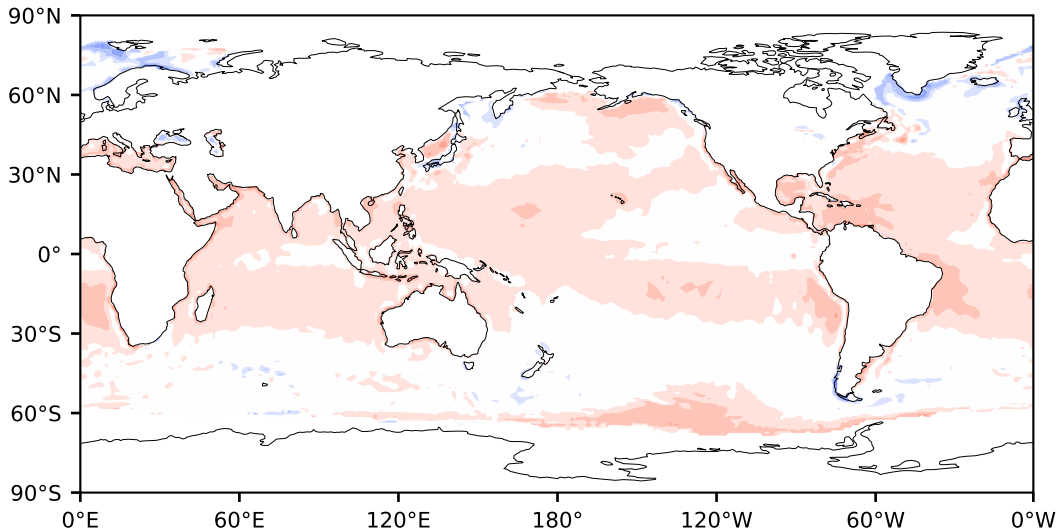

Model - Observations

Max 84.23
Mean 5.50
Min -68.78

RMSE 8.36
CORR 0.72