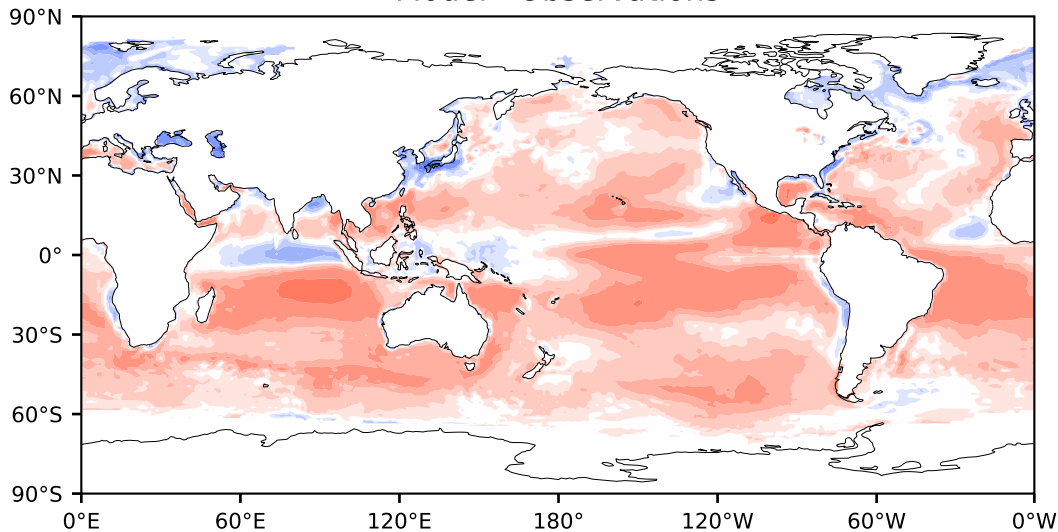

Model - Observations

Max 133.78
Mean 14.79
Min -131.56

RMSE 23.34
CORR 0.92