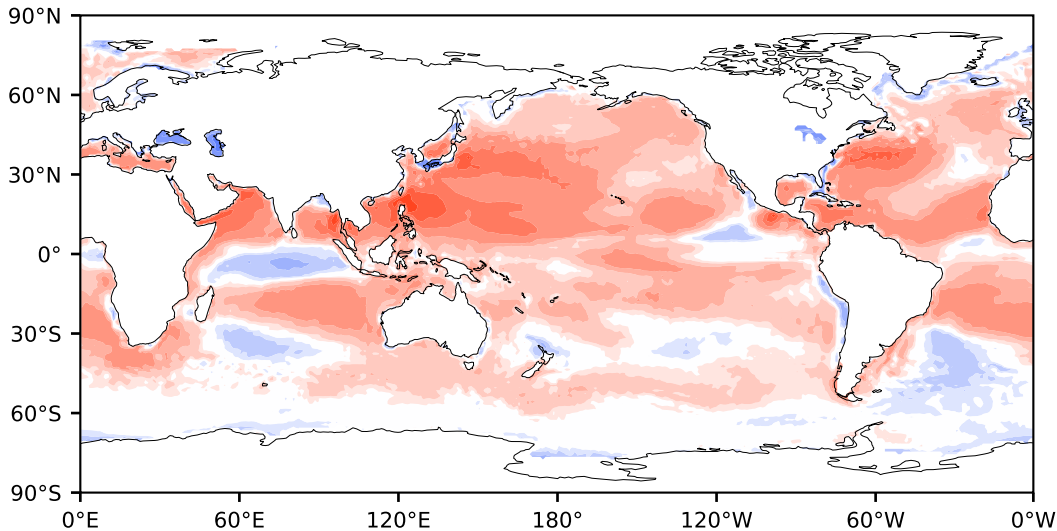

# Model - Observations

Max 150.92  
Mean 17.46  
Min -131.12

RMSE 28.90  
CORR 0.95