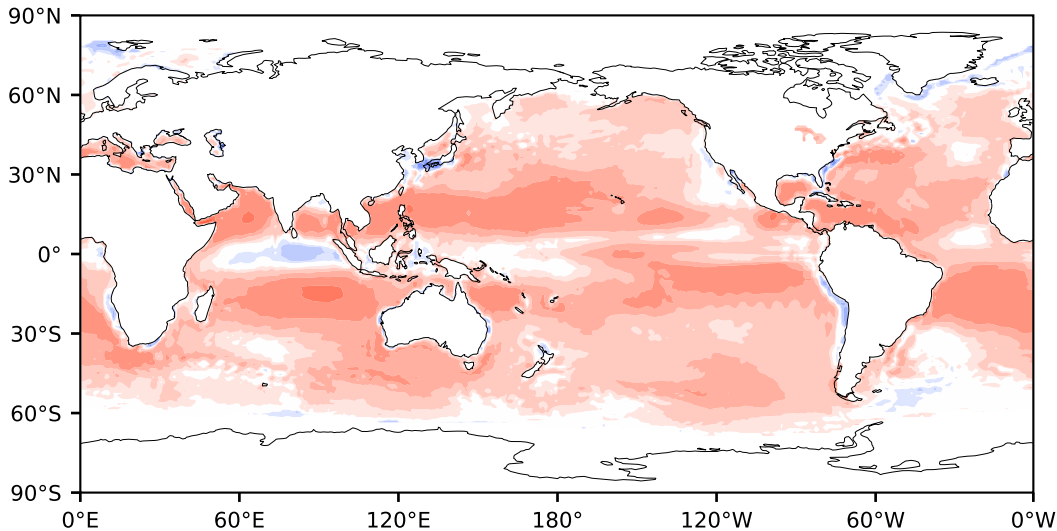

# Model - Observations

Max 120.56  
Mean 17.21  
Min -129.16

RMSE 22.37  
CORR 0.96