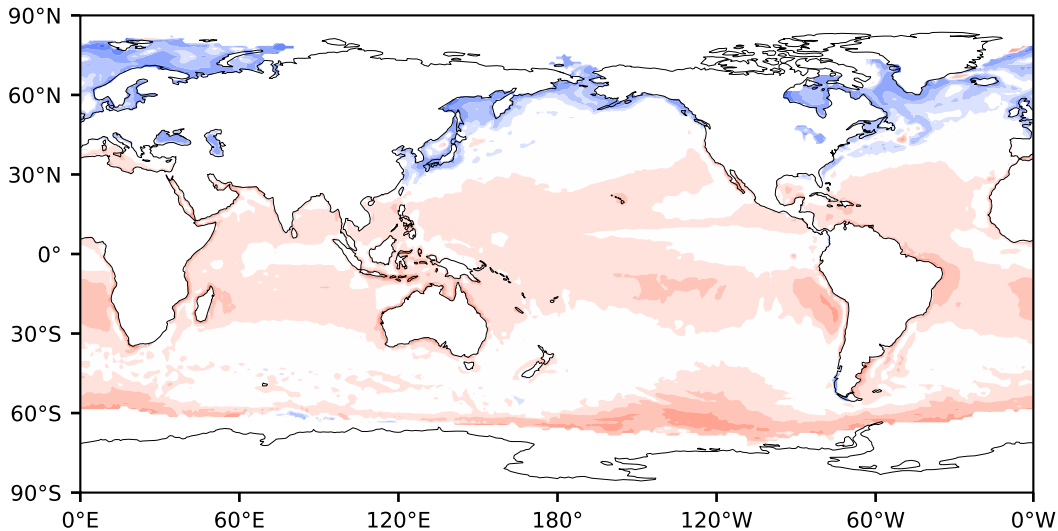

Model - Observations

Max 104.85
Mean 4.34
Min -140.74

RMSE 10.49
CORR 0.59