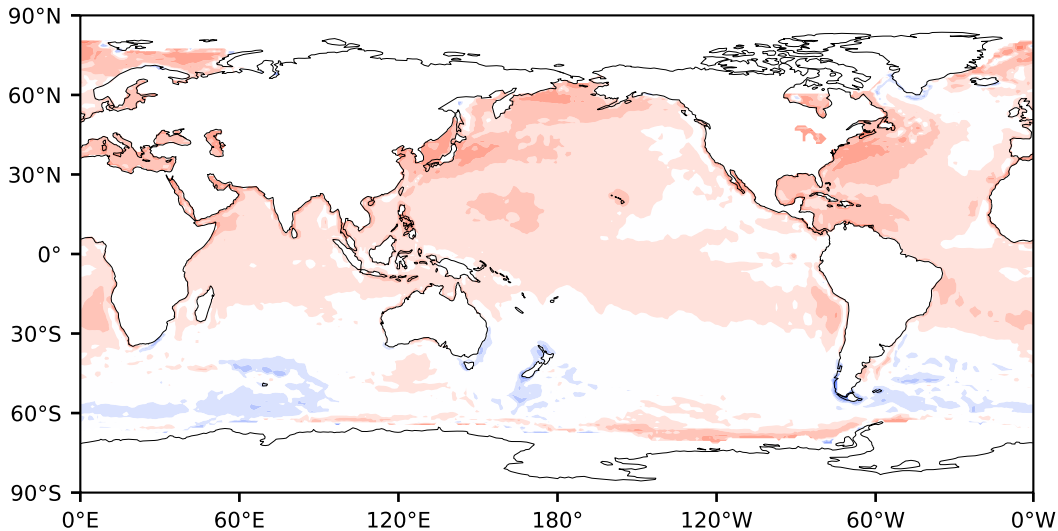

Model - Observations

Max 106.16
Mean 6.35
Min -79.74

RMSE 10.34
CORR 0.52