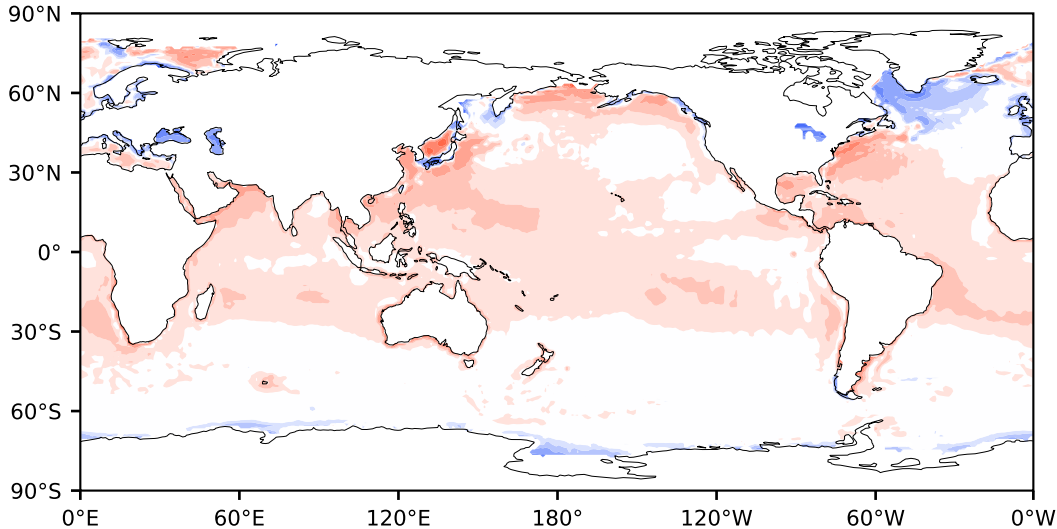

# Model - Observations

Max 152.24  
Mean 5.29  
Min -104.54

RMSE 11.13  
CORR 0.87