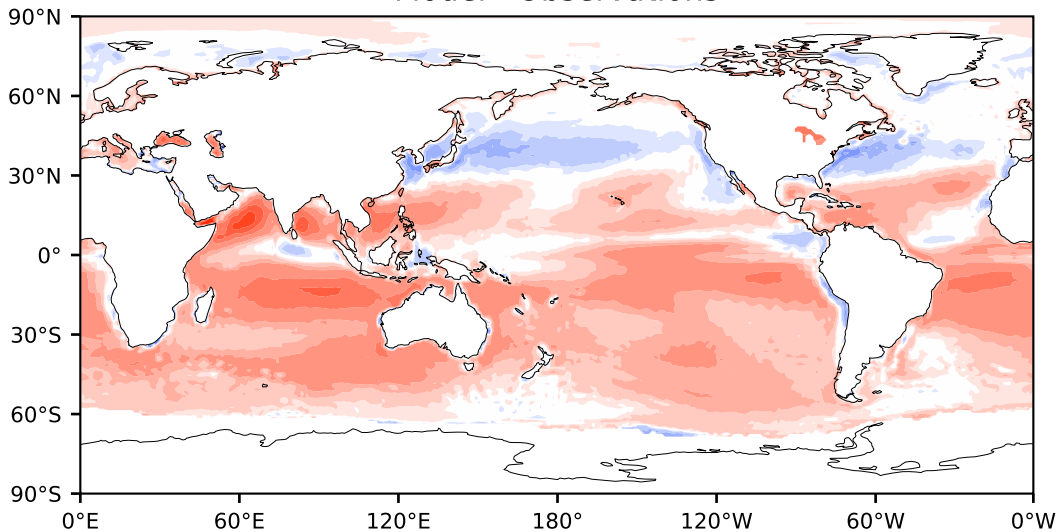

# Model - Observations

Max 256.46  
Mean 18.44  
Min -145.48

RMSE 28.37  
CORR 0.94