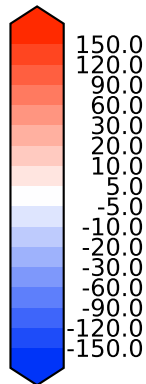

# Model - Observations

Max 256.46  
Mean 18.44  
Min -145.48

RMSE 28.37  
CORR 0.94