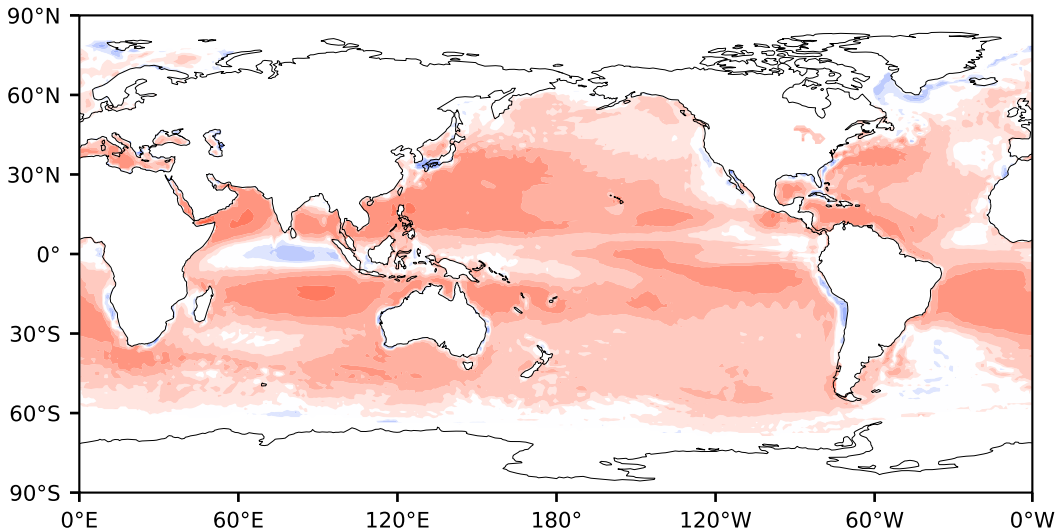

# Model - Observations

Max 123.68  
Mean 17.57  
Min -128.87

RMSE 22.67  
CORR 0.96